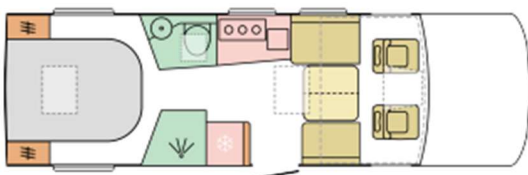

SUPERSONIC 780 DC

Preț: 148.451 Euro fără TVA

DAY